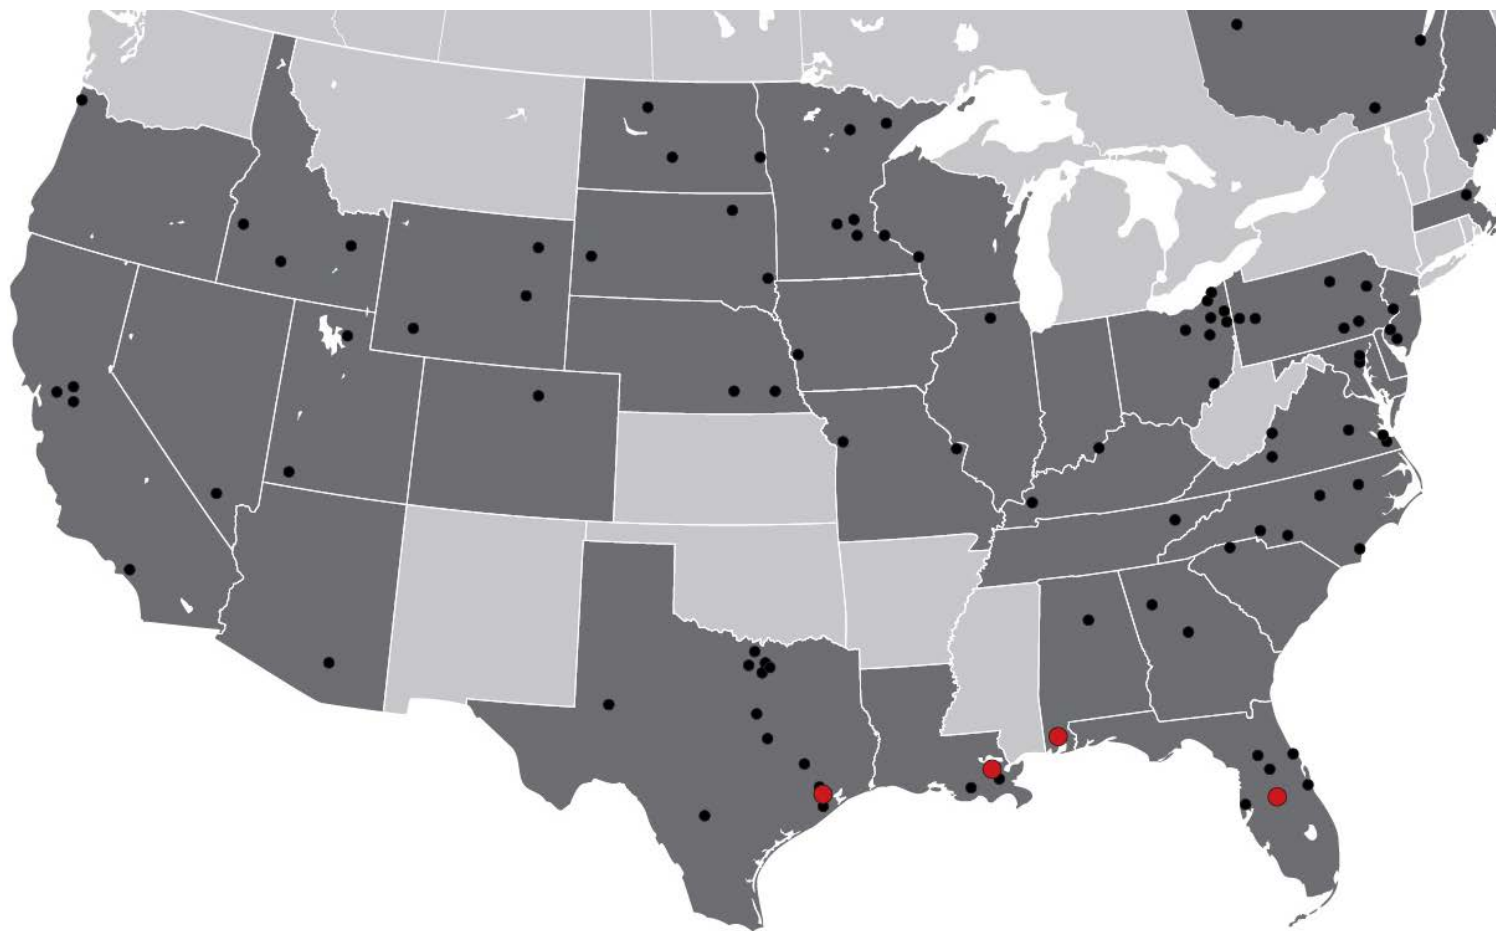

SHIPYARD SUPPLY LOCATIONS & CONTACT INFO

Industrial Hose, Cable, & Ducting Experts

A SINGER INDUSTRIAL COMPANY

 www.shipyardsupplyinc.com

METAIRIE, LOUISIANA

 (504) 833-8345

 Ordersla@shipyardsupplyinc.com

PASADENA, TEXAS